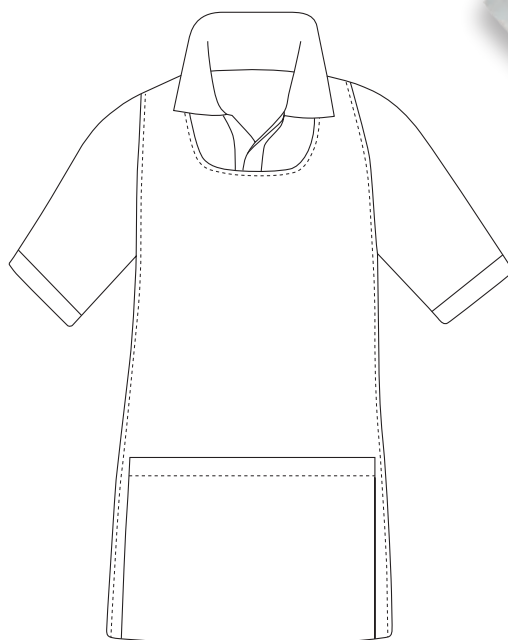

JEANS

6500070F

60% Cotton - 40% Polyester

- g 210/mq
- sizes: one size