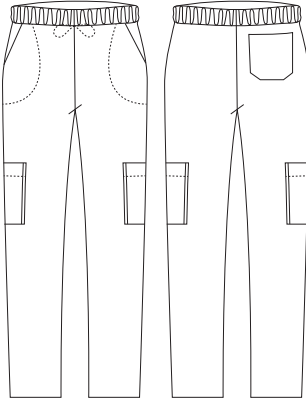

BLACK 3503002C
65% Polyester - 35% Cotton
• g 200/mq
• sizes: s,m,l,xl,xxl,xxxl