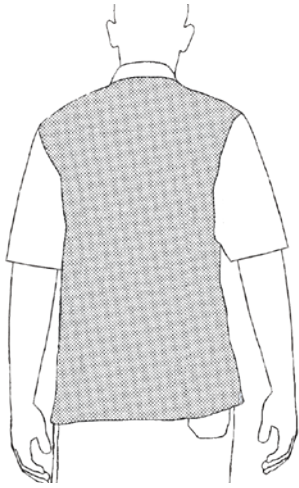

COOL

1. **COOL BLACK**
   5501002C
   65% Polyester - 35% Cotton
2. g 200/mq
   - sizes: **xs,s,m,l,xl,xxl,xxxl**

1. **COOL WHITE**
   5501001A
   100% Cotton
2. g 190/mq
   - sizes: **xs,s,m,l,xl,xxl,xxxl**