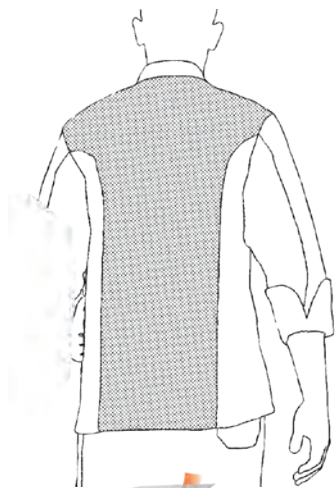

COMFORT

COMFORT BLACK

2031002C

65% Polyester - 35% Cotton

- g 200/mq
- sizes: s,m,l,xl,xxl,xxxl,xxxxl

COMFORT WHITE

2031001A

100% Cotton

- g 190/mq
- sizes: s,m,l,xl,xxl,xxxl,xxxxl