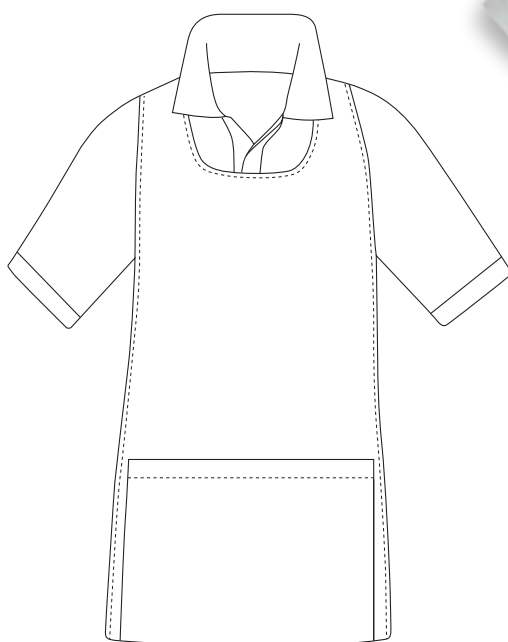

PONCHO

with pocket - one size

WHITE
6500001A
100% Cotton
• g 190/mq
• sizes: one size

BLACK
6500002C
65% Polyester - 35% Cotton
• g 200/mq
• sizes: one size

LIGHT BLUE
6500011A
100% Cotton
• g 190/mq
• sizes: one size

GREY MIX
6500067C
65% Polyester - 35% Cotton
• g 150/mq
• sizes: one size

JEANS
6500070F
60% Cotton - 40% Polyester
• g 210/mq
• sizes: one size