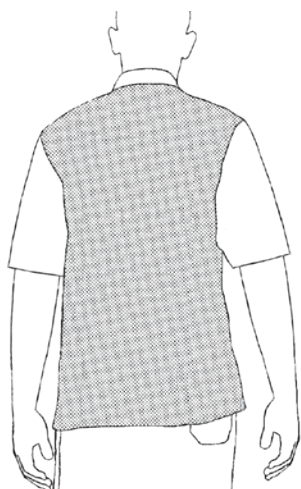

OTTAVIO MM

OTTAVIO MM BORDEAUX

2065003E

100% Microfiber

- g 130/mq
- sizes: s,m,l,xl,xxl,xxxl,xxxxl