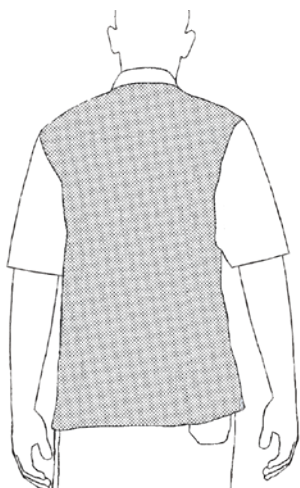

OTTAVIO MM

OTTAVIO MM WHITE

2065001C

65% Polyester - 35% Cotton

- g 200/mq
- sizes: s,m,l,xl,xxl,xxxl,xxxxl